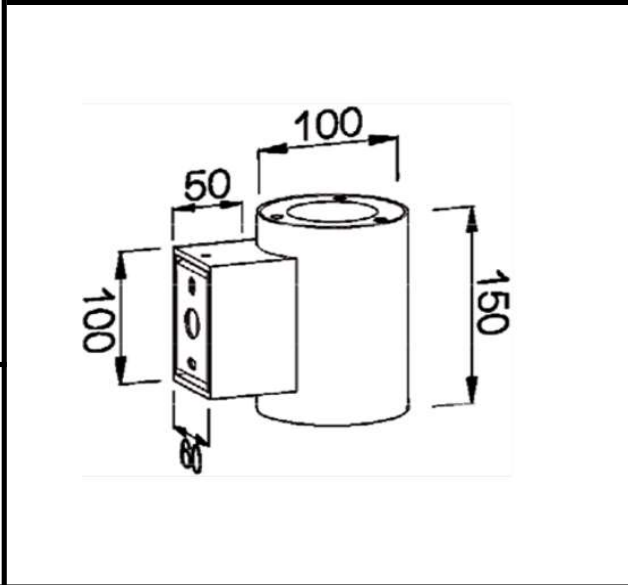

Sovitron Interior Pvt.Ltd.

<b>Model Name</b>	SILAS-WL3 Wall Light/ DL-OMT-10151-7.5
<b>Description</b>	Wall light

Technical description	Image
-----------------------	-------

<b>Dimension</b>	Dia=100mm H=150mm
<b>Frame</b>	Aluminium Die-cast
<b>Color Tempertaure</b>	5700K
<b>Power</b>	7.5W
<b>Total Luminous Flux</b>	375 lm
<b>Efficacy</b>	50 lm/W
<b>IP rating</b>	65
<b>Beam angle</b>	12/24/36/60 Degree
<b>Color Rendering</b>	≥80
<b>Mounting</b>	Surface
<b>Optics</b>	Glass Lens
<b>Dimming</b>	NON-Dimmable
<b>Operating Voltage</b>	220-240 VAC
<b>Standard Lifetime</b>	L70 minimum at 50,000 burning hours

**Dimension diagram**

**Remarks:-**

Address: Plot #7 Saroorpur-Nangla Industrial Area,Ballabgarh-Sohna Road,Faridabad-121005  
Email: info@sovitron.com